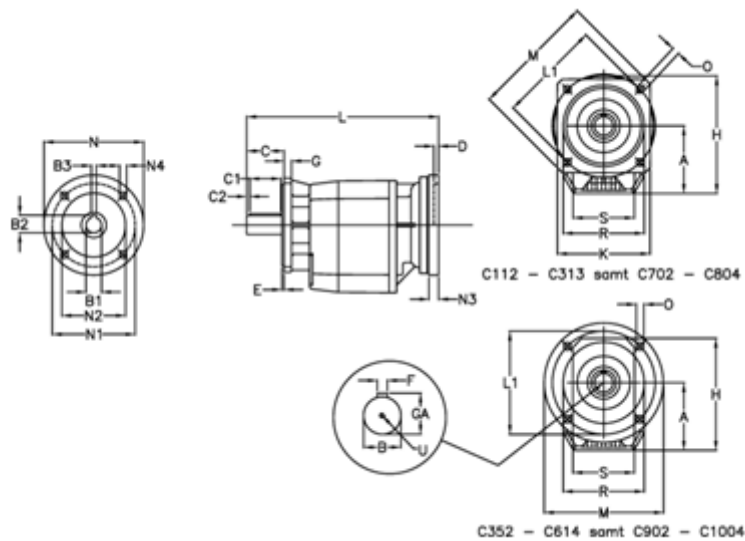

Article number: 40600701672435
 Description: Helical gearbox
 C702F-16,7-P90B5

Measures

A = 208.0	D = 4.0	L1 = 300	R = 262
B = 60	E = 5	M = 350	S = 250
B1 = 24	F = 18	N = 200	U = M20x42
B2 = 27.3	G = 17	N1 = 165	
B3 = 8	GA = 64.0	N2 = 130	
C = 120	H = 358.0	N3 = 0	
C1 = 90	K = 300	N4 = M10x12	
C2 = 15	L = 473.0	O = 18.0	